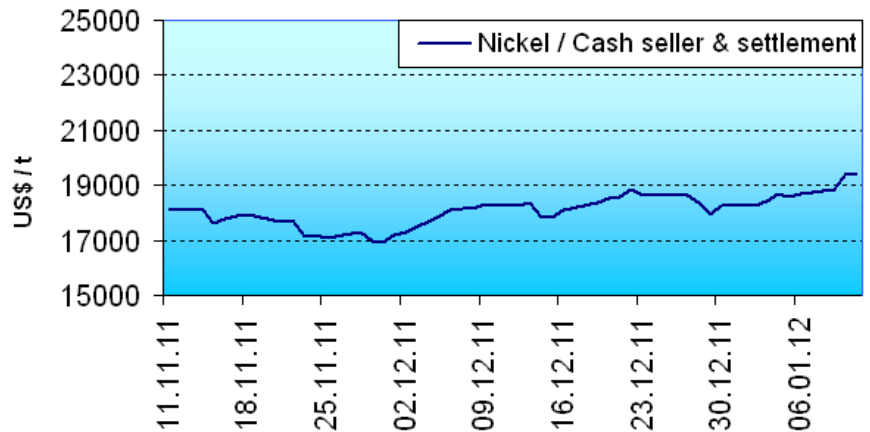

Nickel price development

LME Nickel Cash seller & settlement

last update: 12.01.2012

2 months (11.11.11 - 11.01.12)

12 months (11.01.11 - 11.01.12)

5 years (11.01.07 - 11.01.12)

BIBUS METALS
SUPPORTING YOUR SUCCESS