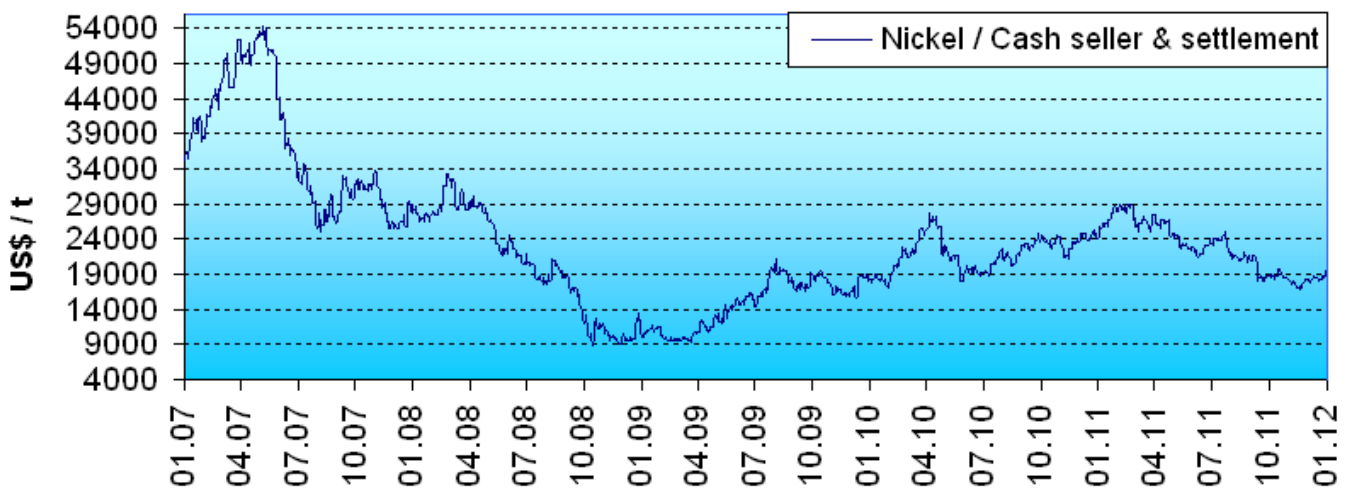

Nickel price development

LME Nickel Cash seller & settlement

last update: 12.01.2012

2 months (11.11.11 - 11.01.12)

12 months (11.01.11 - 11.01.12)

5 years (11.01.07 - 11.01.12)

BIBUS METALS
SUPPORTING YOUR SUCCESS