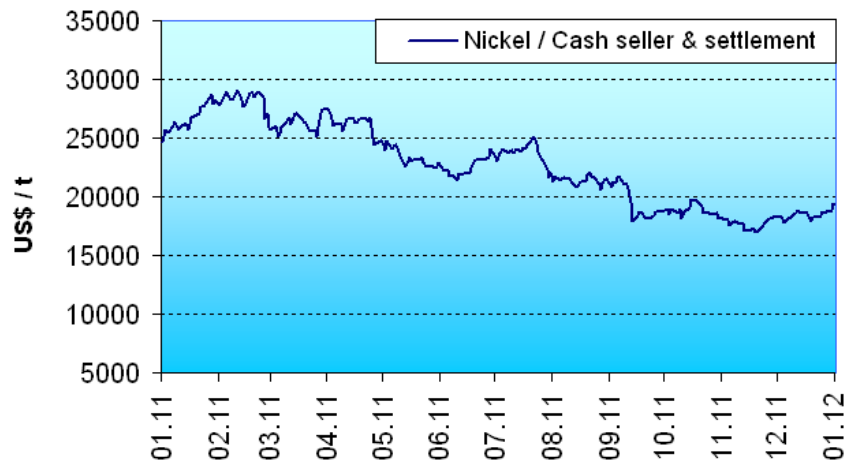

Nickel price development

LME Nickel Cash seller & settlement

last update: 12.01.2012

2 months (11.11.11 - 11.01.12)

12 months (11.01.11 - 11.01.12)

5 years (11.01.07 - 11.01.12)

BIBUS METALS
SUPPORTING YOUR SUCCESS