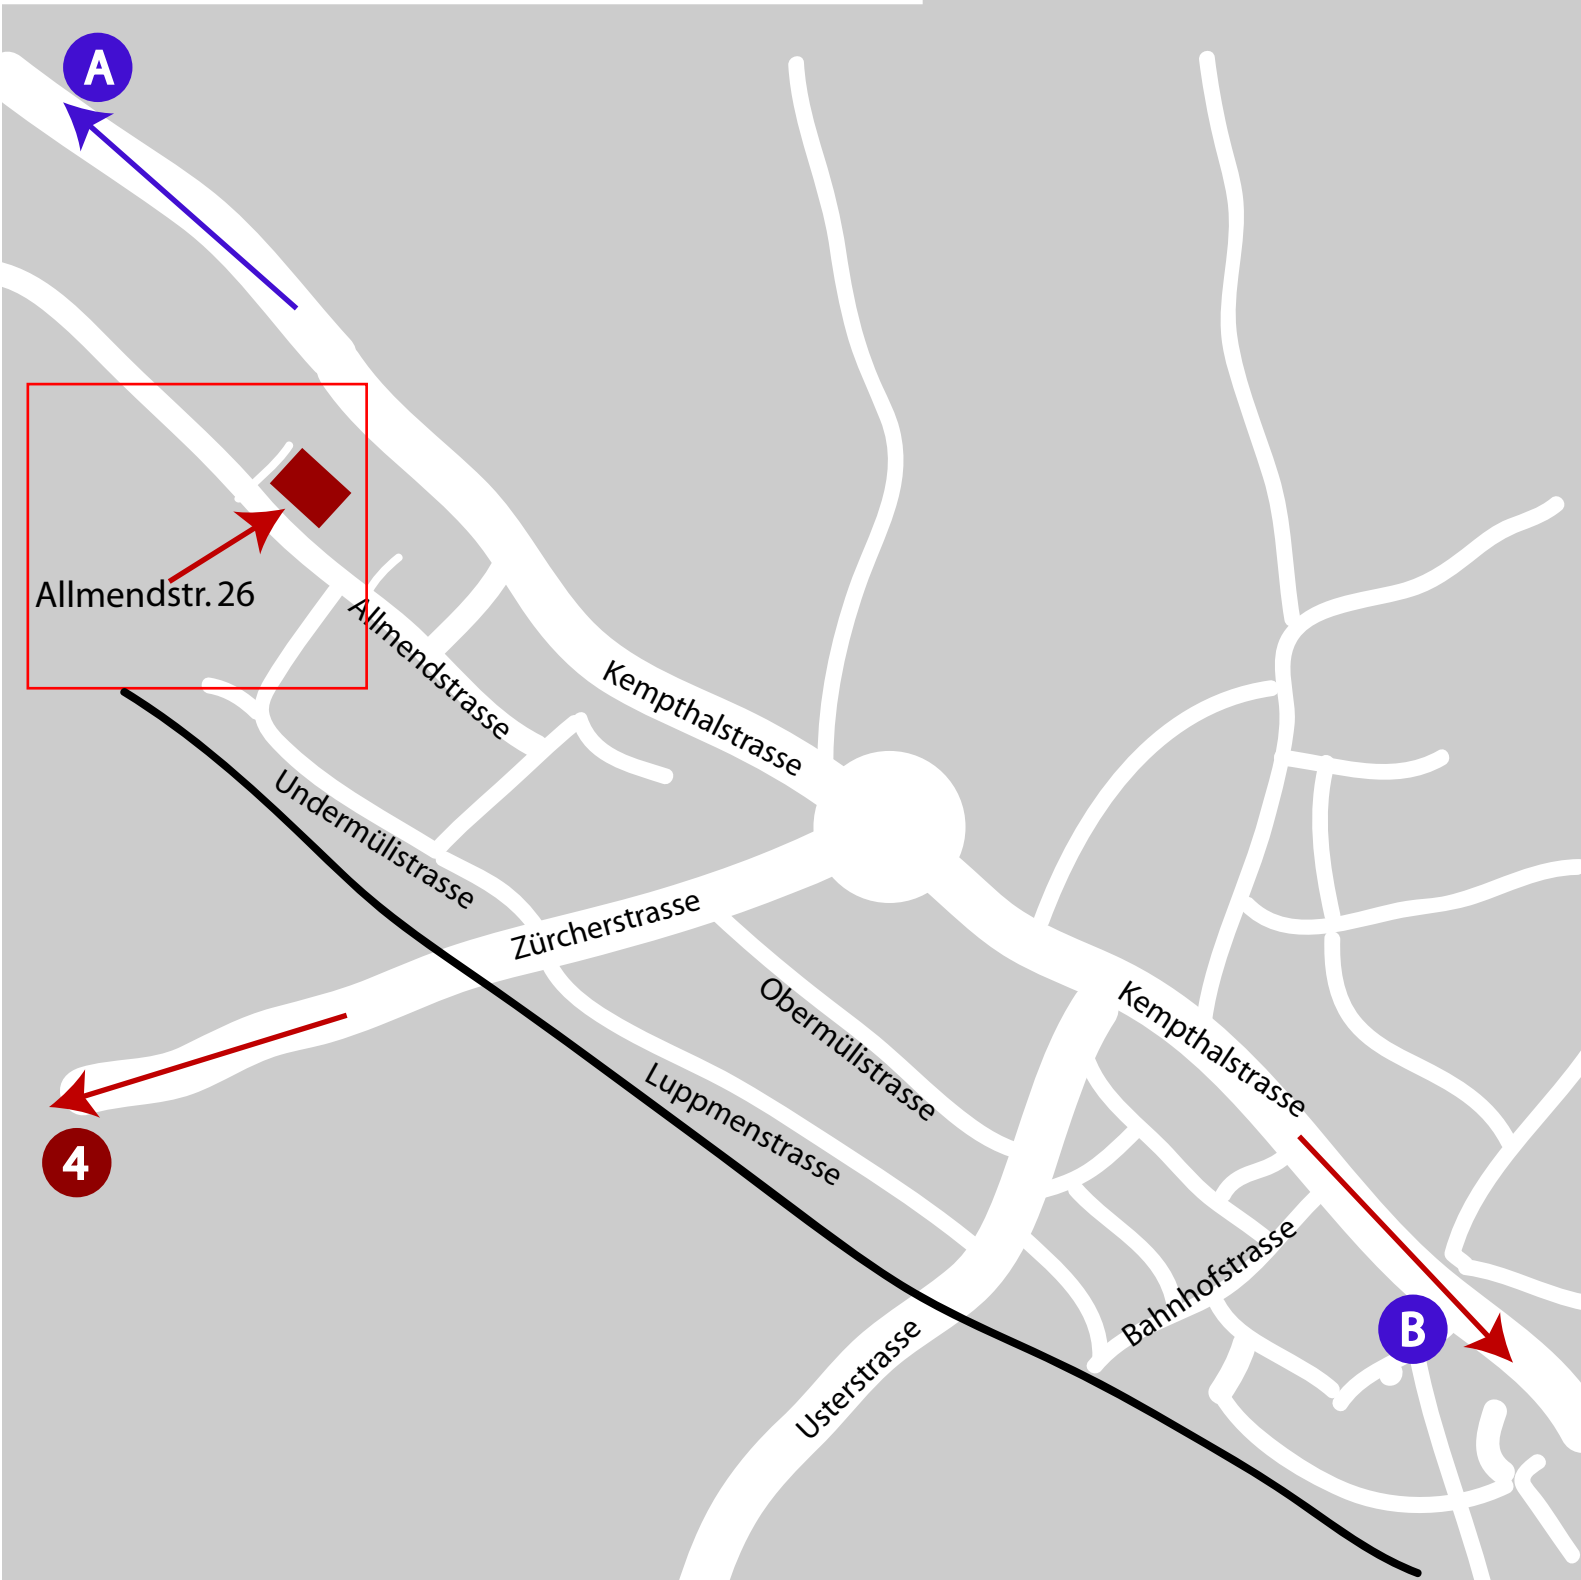

## Detailed plan of Fehraltorf

**4** Direction Gutenswil, Volketswil  
(A53-Exit Volketswil)

**A** Direction Illnau, Effretikon  
(A1-Exit Effretikon)

**B** Direction Pfäffikon ZH,  
Wetzikon